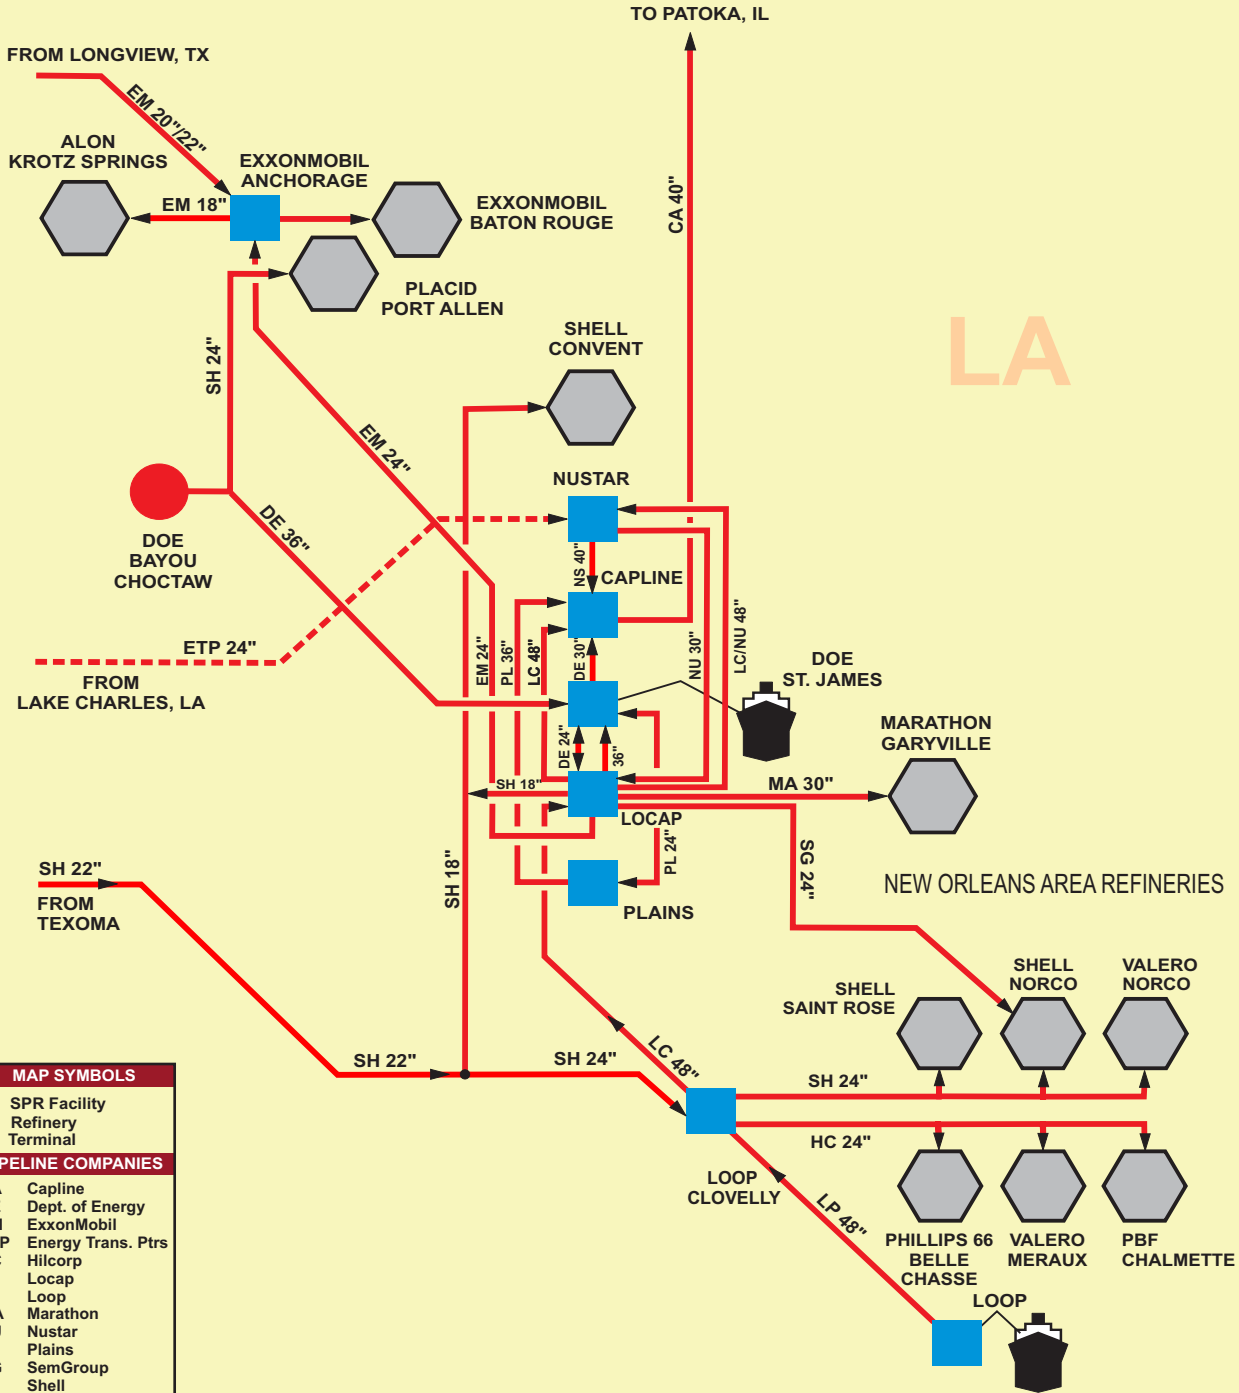

CAPLINE

MAP SYMBOLS	
●	SPR Facility
	Refinery
	Terminal
PIPELINE COMPANIES	
CA	Capline
DE	Dept. of Energy
EM	ExxonMobil
ETP	Energy Trans. Ptrs
HC	Hilcorp
LC	Locap
LP	Loop
MA	Marathon
NU	Nustar
PL	Plains
SG	SemGroup
SH	Shell